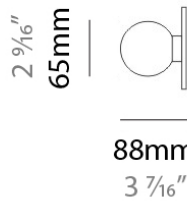

OLYMPIA SURFACE

D23036

PROJECT
TYPE
NOTES
QUANTITY
DATE

GENERAL

Series: Olympia
Division: Design
Mounting Type: Surface
Mounting Location: Wall
Subcategory: Ambient

PHYSICAL

Shape: Cylinder
Length (mm): 615
Length (in): 24 ³/₁₆
Height (mm): 65
Height (in): 2 ⁹/₁₆
Extension (mm): 88
Extension (in): 3 ⁷/₁₆
Light Distribution: Omnidirectional
Weight (kg): 1.8
Weight (lbs): 4
Diffuser: Satin White Glass
Fixture Finish: GRY
Fixture Material: Metal

ELECTRICAL

Lamp Type: LED Retrofit
Input Wattage (W): 16
Bulb Included: Bulb Not Included
Total Output Wattage (W): 16 / 24
Max. Wattage Per Lamp (W): 16 / 24
Dimming: Non-Dimmable
Driver Included: Yes
Driver Location: Integrated
Input Voltage (V): 120 - 277
Output Voltage (V): 24

LED

Color Temperature (°K): 3000
CRI: >80 CRI
Lamp Life (hrs): 50000

OPTICAL

RATINGS AND CERTIFICATIONS

Certified By: CSA Certified to UL and CSA Standards
IP rating: IP20