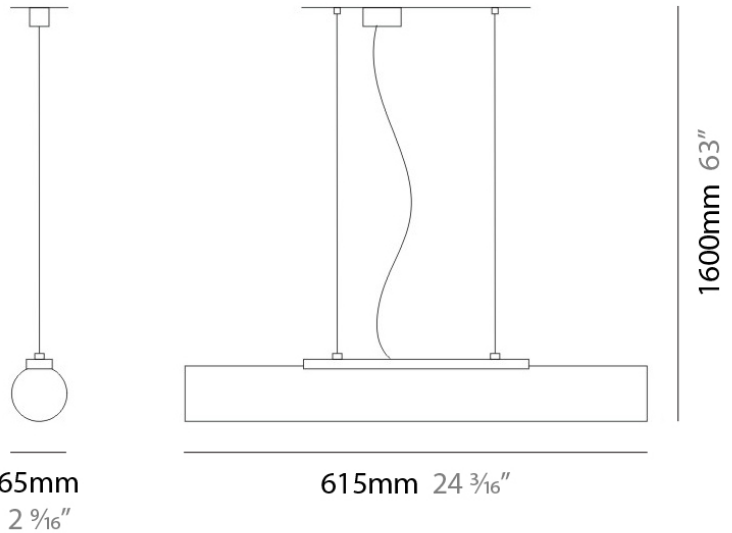

Division: Design

Mounting Type: Suspension

Mounting Location: Ceiling

Subcategory: Ambient

PHYSICAL

Shape: Cylinder

Length (mm): 615

Length (in): 24 ³/₁₆

Width (mm): 65

Width (in): 2 ⁹/₁₆

Max. Overall Height (mm): 1600

Max. Overall Height (in): 63

Light Distribution: Omnidirectional

Weight (kg): 2.3

Weight (lbs): 5

Diffuser: Satin White Glass

IP rating: IP20

OLYMPIA SURFACE

D23036

PROJECT
TYPE
NOTES
QUANTITY
DATE

GENERAL

Series: Olympia
 Division: Design
 Mounting Type: Surface
 Mounting Location: Wall
 Subcategory: Ambient

PHYSICAL

Shape: Cylinder
 Length (mm): 615
 Length (in): 24 ³/₁₆
 Height (mm): 65
 Height (in): 2 ⁹/₁₆
 Extension (mm): 88
 Extension (in): 3 ⁷/₁₆
 Light Distribution: Omnidirectional
 Weight (kg): 1.8
 Weight (lbs): 4
 Diffuser: Satin White Glass
 Fixture Finish: GRY
 Fixture Material: Metal